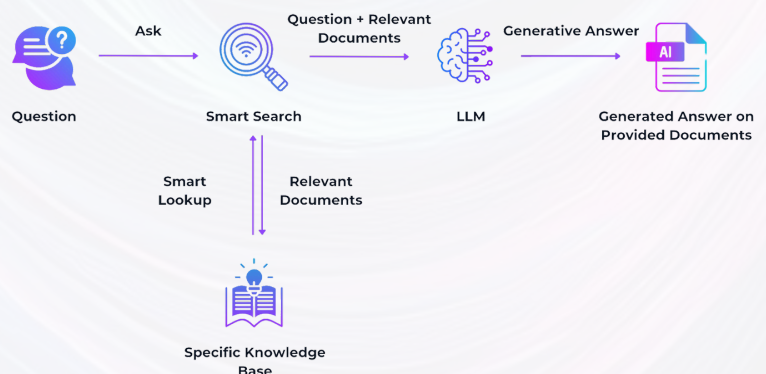

Tailor: Secure, on-premise private AI.

Discover Tailor — the on-premise, enterprise-grade AI that redefines security, privacy, and efficiency. Unlike other AI tools that expose your data to third-party risks, Tailor ensures your sensitive information stays 100% in-house.

MagiDoc

Interactive environment for hierarchical, complex document generation (regulatory compliance, reporting, procurement, tender management)

Talk to your documents privately.

Unlock the valuable knowledge hidden in static enterprise data repositories and put it to work. Our patented Knowledge Transformer Architecture (KTA) and advanced Enterprise-grade Hybrid Retrieval-Augmented Generation (RAG) are powerful tools that enable knowledge mining from enterprise data lakes. Advanced data management interfaces enable selective access for users, assistants, and automated processes. Years of enterprise experience become easily accessible for a competitive advantage.